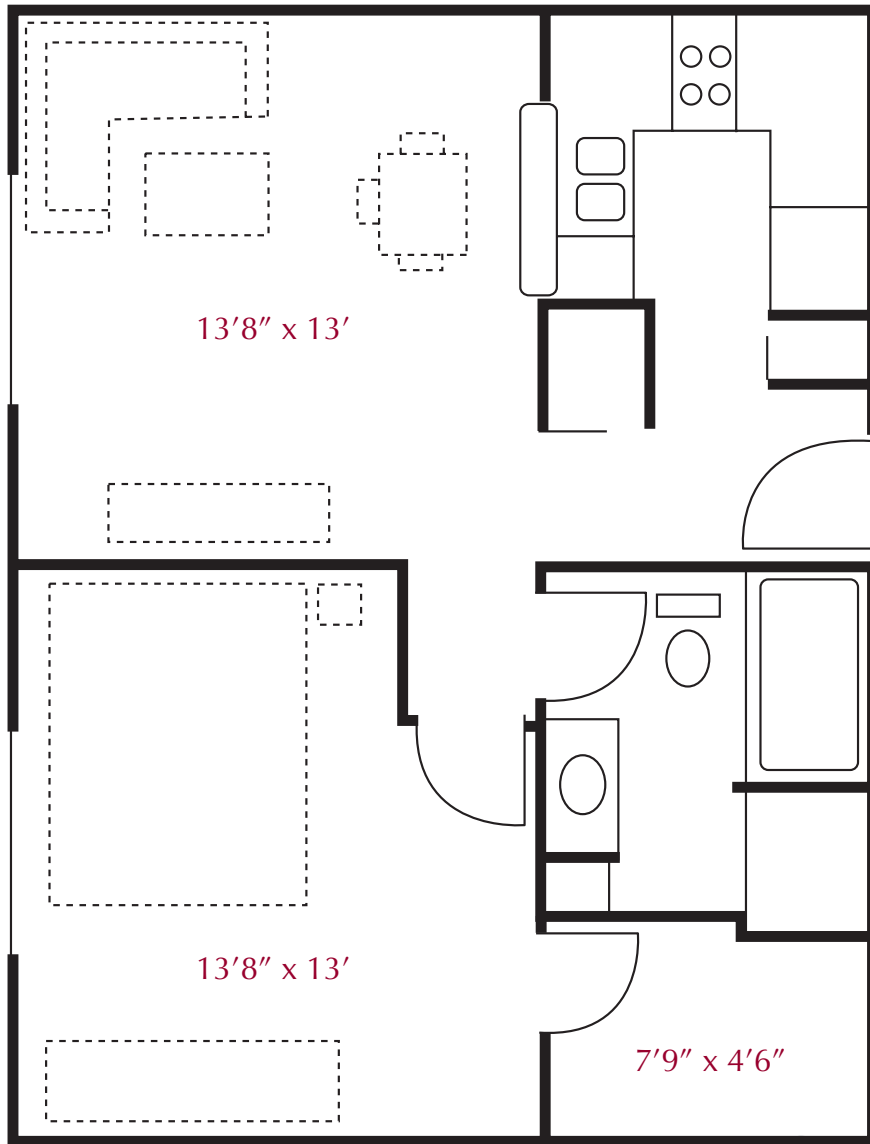

Floor Plans

The Narrows One-Bedroom – 525 sq. ft.

Floor Plans

Rhododendron Bedroom Suite – 455 sq. ft.

Floor Plans

Dyes Inlet One-Bedroom – 600 sq. ft.

Floor Plans

The Harbor

One-Bedroom Deluxe – 638 sq. ft.

The Difference Between Living and Living Well

Floor Plans

The Jarstad One-Bedroom – 740 sq. ft.