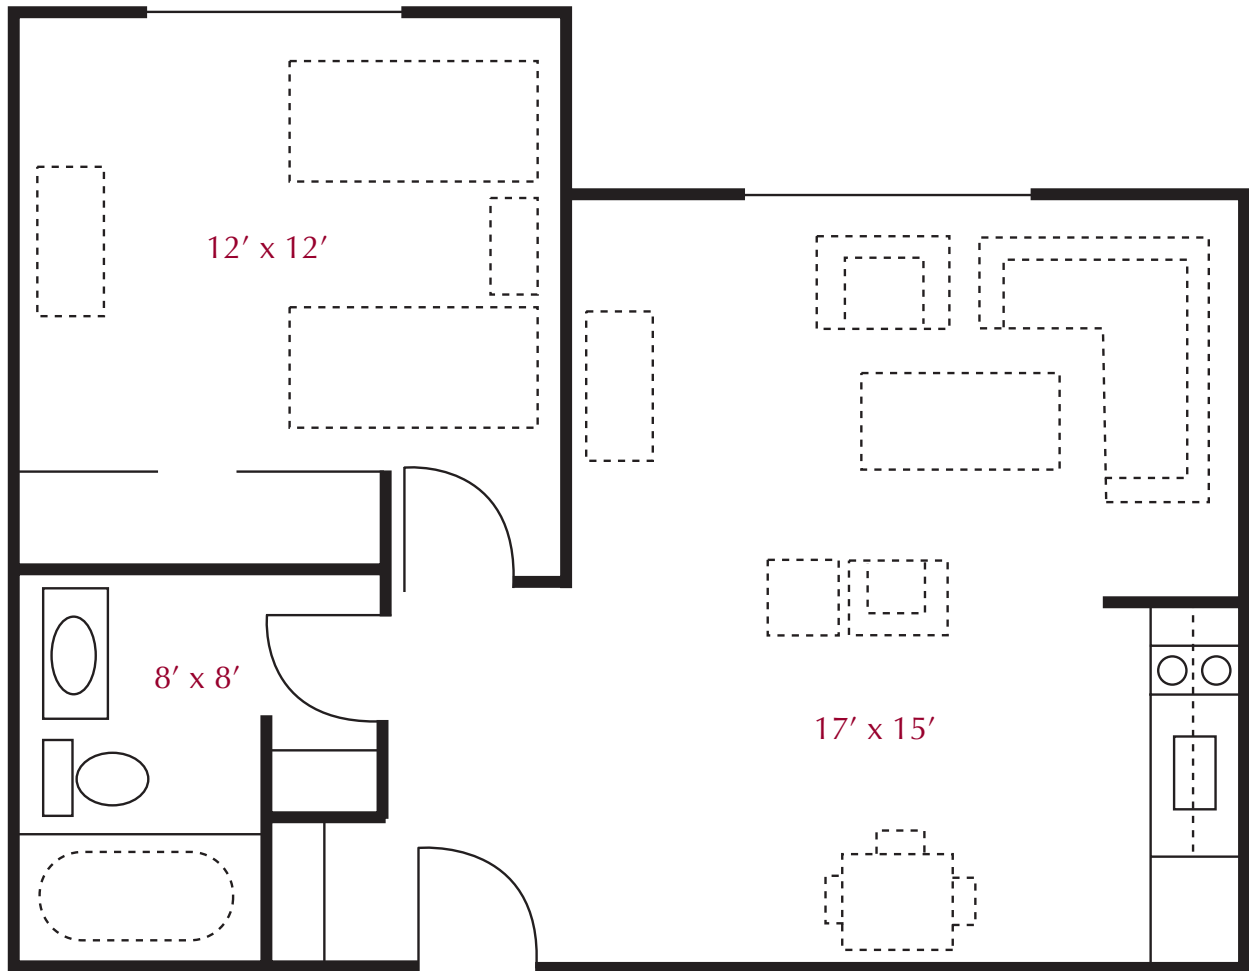

Floor Plans

The Narrows One-Bedroom – 525 sq. ft.

Floor Plans

Rhododendron Bedroom Suite – 455 sq. ft.

Floor Plans

Dyes Inlet One-Bedroom – 600 sq. ft.

Floor Plans

The Harbor

One-Bedroom Deluxe – 638 sq. ft.

The Difference Between Living and Living Well

Floor Plans

The Jarstad One-Bedroom – 740 sq. ft.