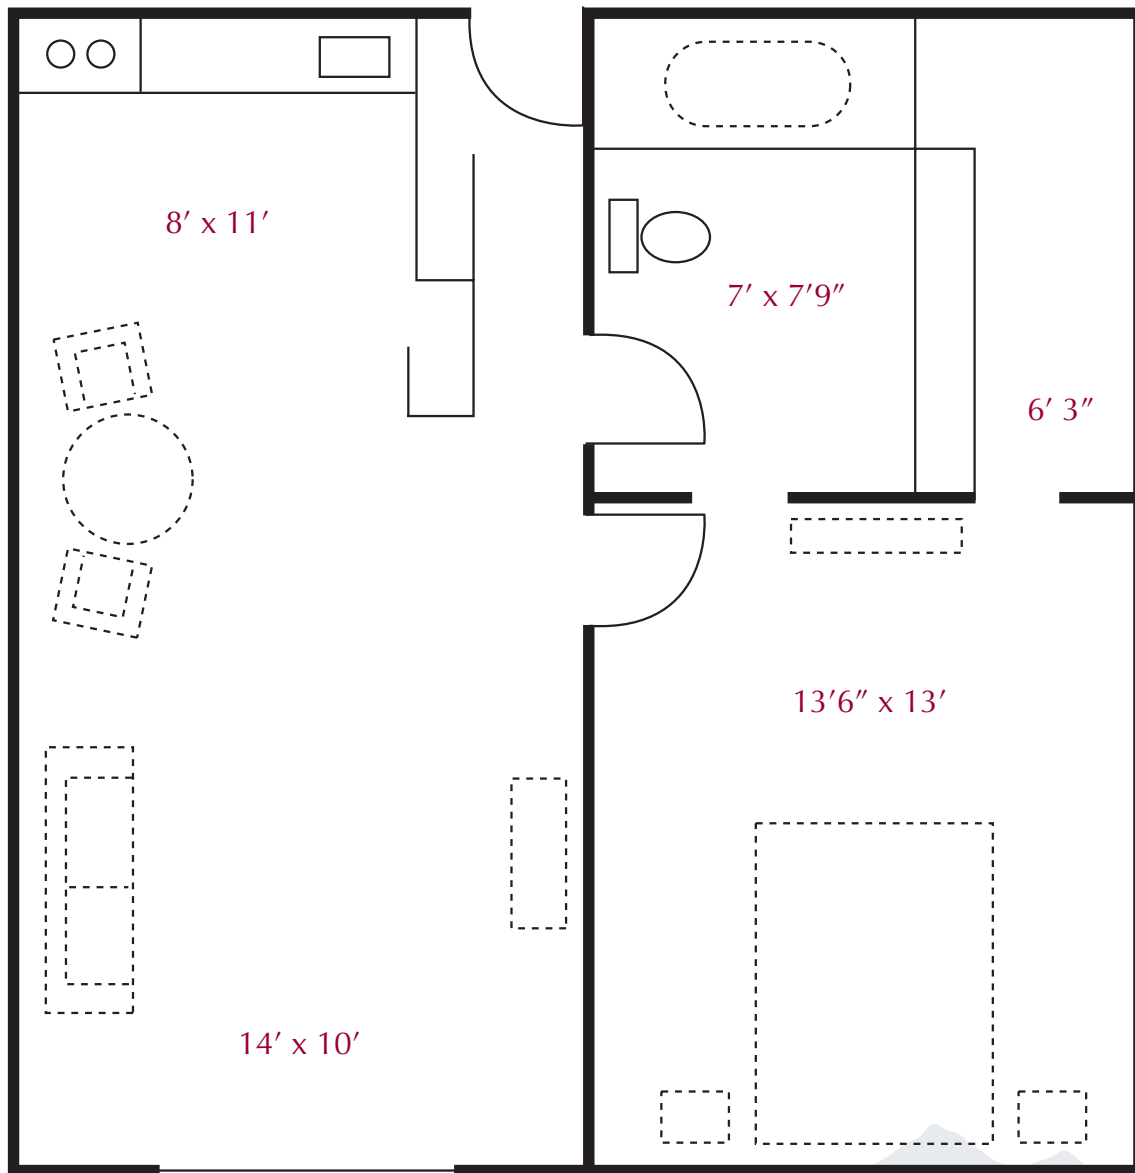

Floor Plans

The Narrows One-Bedroom – 525 sq. ft.

Floor Plans

Rhododendron Bedroom Suite – 455 sq. ft.

Floor Plans

Dyes Inlet One-Bedroom – 600 sq. ft.

Floor Plans

The Harbor

One-Bedroom Deluxe – 638 sq. ft.

The Difference Between Living and Living Well

Floor Plans

The Jarstad One-Bedroom – 740 sq. ft.