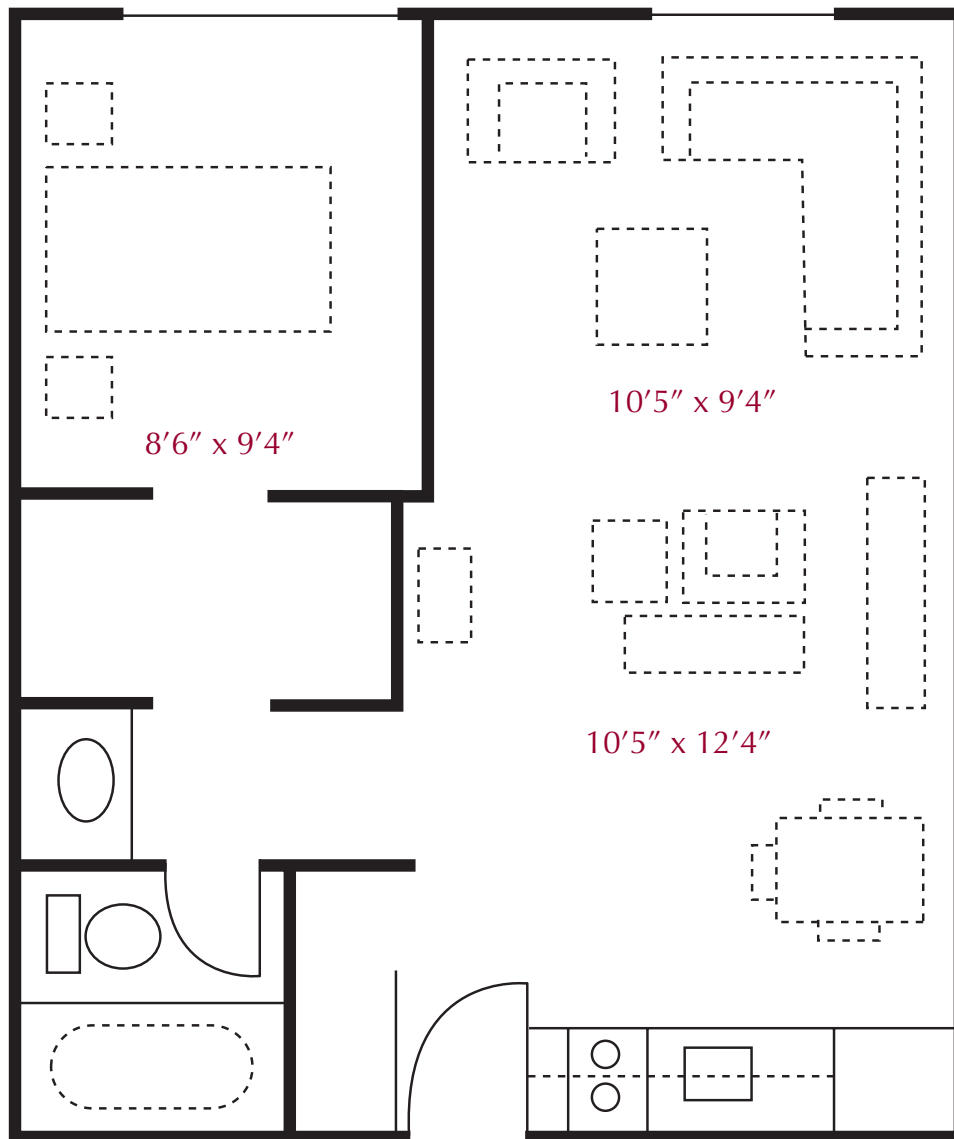

Floor Plans

The Narrows One-Bedroom – 525 sq. ft.

Floor Plans

Rhododendron Bedroom Suite – 455 sq. ft.

Floor Plans

Dyes Inlet One-Bedroom – 600 sq. ft.

Floor Plans

The Harbor

One-Bedroom Deluxe – 638 sq. ft.

The Difference Between Living and Living Well

Floor Plans

The Jarstad One-Bedroom – 740 sq. ft.