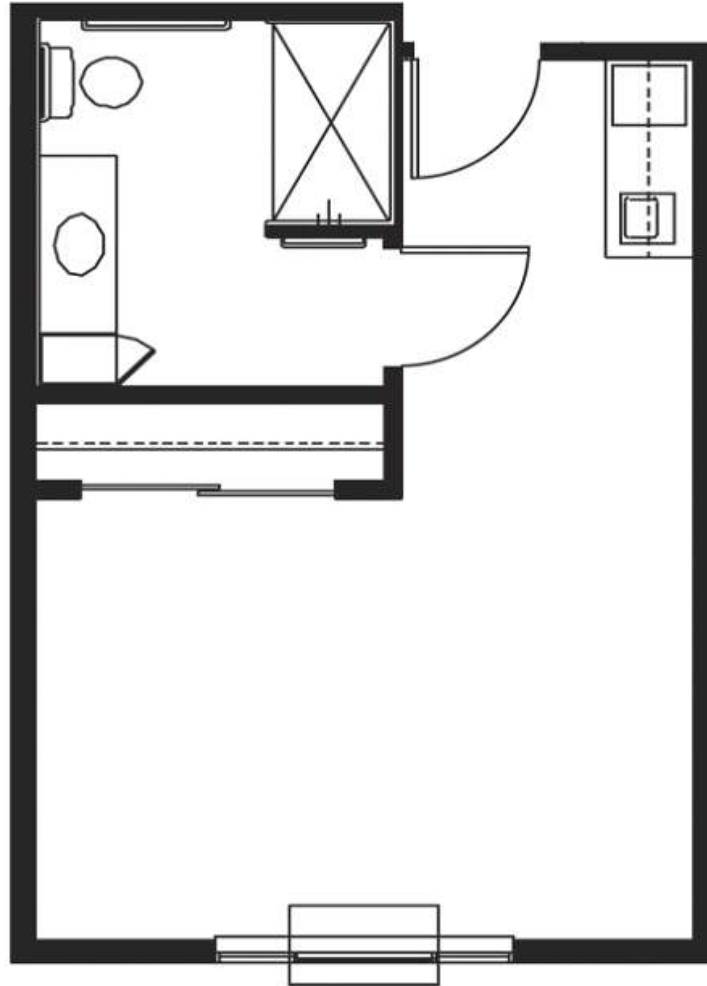

# Assisted Living Floor Plans

## Studio Deluxe 345 Square Feet

## Studio 260 Square Feet