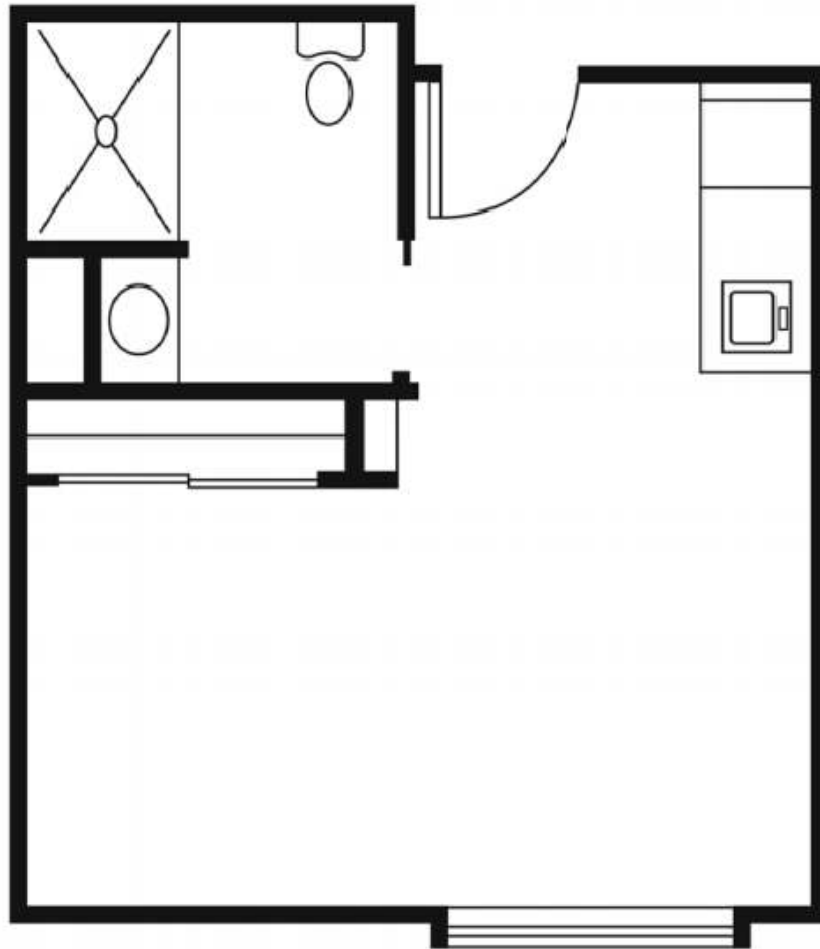

# Assisted Living Floor Plans

**One-Bedroom  
378 Square Feet**

# Assisted Living Floor Plans

## Studio Deluxe 345 Square Feet