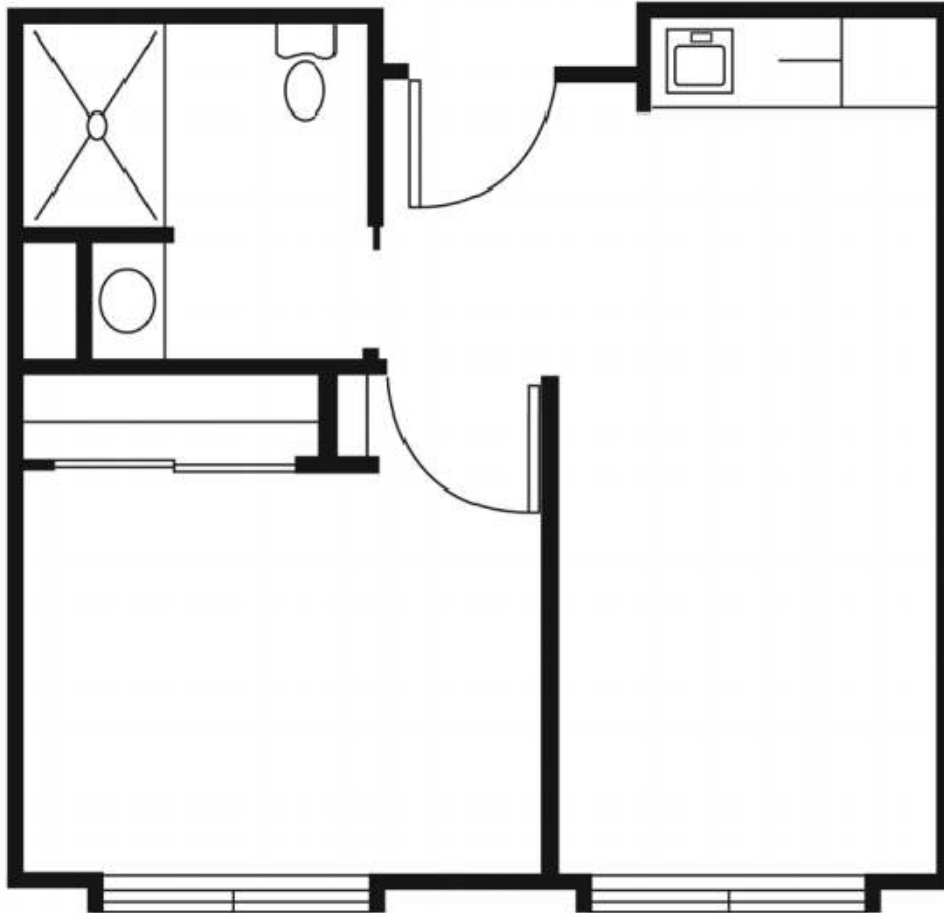

# Assisted Living Floor Plans

**One-Bedroom  
378 Square Feet**

# Assisted Living Floor Plans

## Studio Deluxe 345 Square Feet