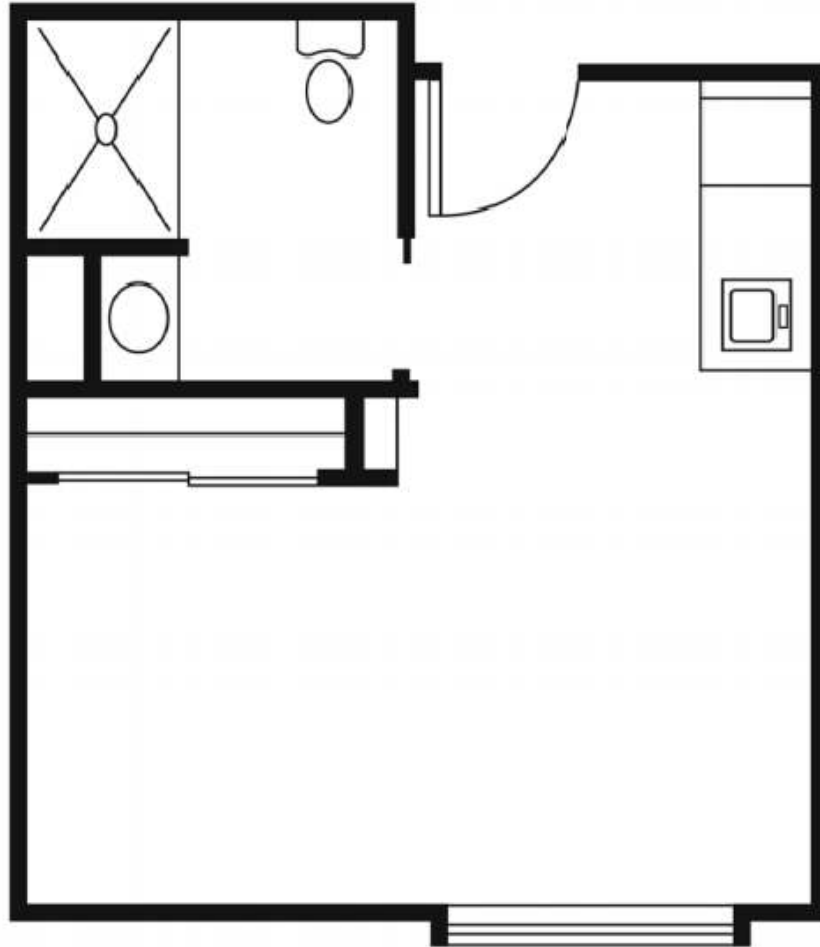

Assisted Living Floor Plans

Studio Deluxe 345 Square Feet

The Cottage at Cascades of Bremerton

The Difference Between Living and Living Well

360-373-0553 | www.CascadesOfBremerton.com

3210 Rickey Road NE | Bremerton, WA 98310

The Difference Between Living and Living Well

Assisted Living Floor Plans

Studio 260 Square Feet

The Cottage at Cascades of Bremerton

The Difference Between Living and Living Well

360-373-0553 | www.CascadesOfBremerton.com