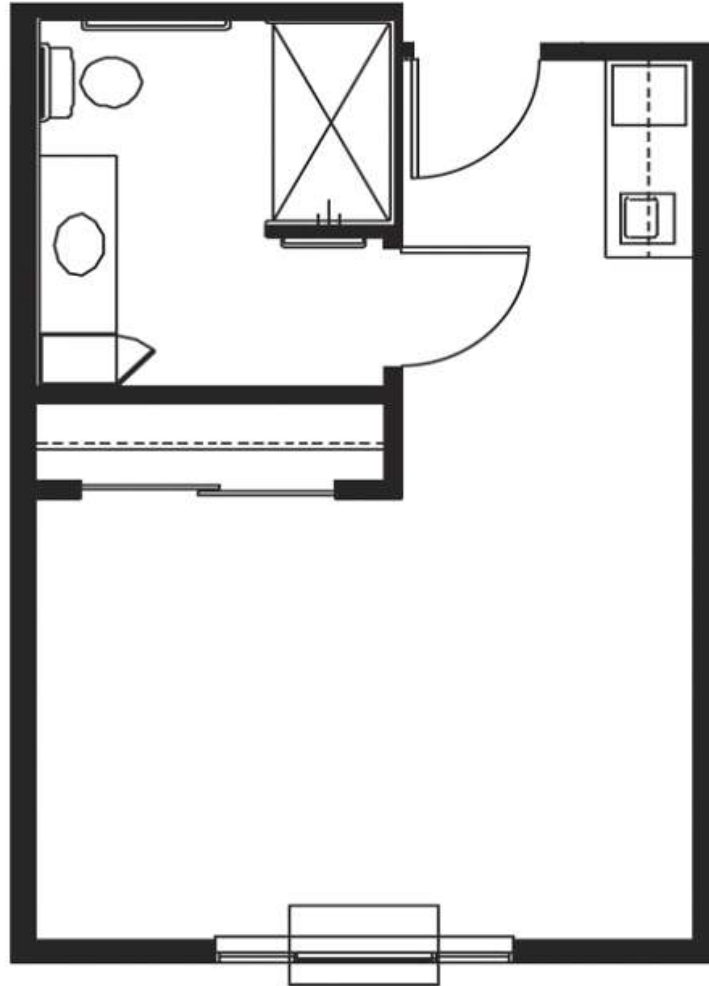

Assisted Living Floor Plans

Studio Deluxe 345 Square Feet

The Cottage at Cascades of Bremerton

The Difference Between Living and Living Well

360-373-0553 | www.CascadesOfBremerton.com

3210 Rickey Road NE | Bremerton, WA 98310

The Difference Between Living and Living Well

Assisted Living Floor Plans

Studio 260 Square Feet

The Cottage at Cascades of Bremerton

The Difference Between Living and Living Well

360-373-0553 | www.CascadesOfBremerton.com